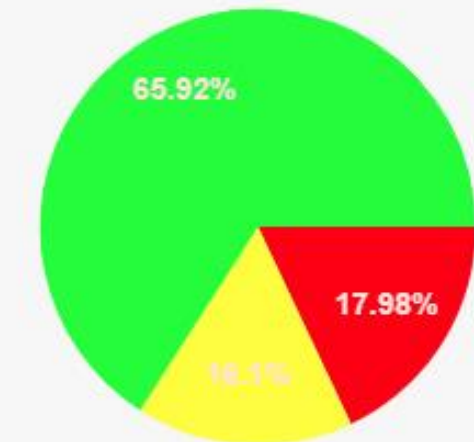

# BIGDATA XÁC ĐỊNH PLANT HEIGHT, PLANT STRESS, PLANT FINE, PLANT COUNT

06/07/2018

## General stress

Marked field: **47.57 ha**

Plant: **corn**

Report name: **Plant Stress Analysis**

Growing stage: **V3**

Analysis

Status

Color	Desc.	ha	%
●	Plant Stress	8.55	17.98
●	Potential Plant Stress	7.66	16.1
●	Fine	31.36	65.92